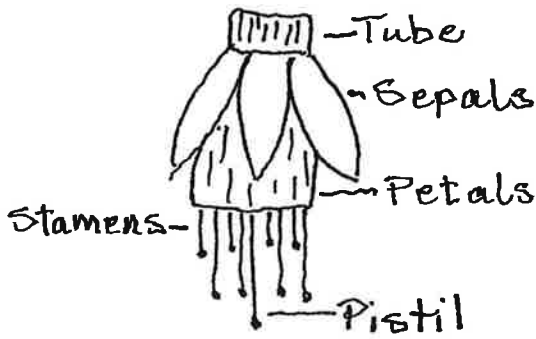

Fuchsia

lighter pink
(9)
total

large bud

light green - (1)
green
total

small bud

Sepal

lighter - (36 total)
pink

Leaves - (30 of each)

dark green

(Trace 1 of each.) Hummingbird (cut 1 of each)

light green

Breast

Head

dark green

Back

Tail